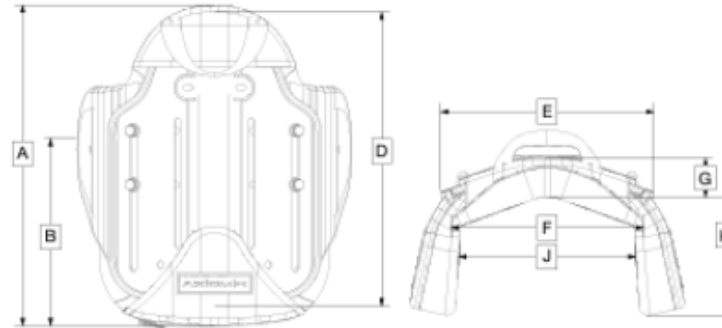

Axiom for Kids Posterior Lateral Back (PXALC) Sizing

Axiom for Kids Posterior Lateral Back (PXALC) Sizing Guide

AXIOM FOR KIDS POSTERIOR LATERAL BACK (PXALC)							
Assy	A	B Max	D	E	G	J	K
PXAL1010	12" (30.5cm)	6.4" (16.5cm)	10" (25.5cm)	7.5" (19cm)	1" (2.5cm)	8-11" (20-28cm)	5-5.5" (12.5-14cm)
PXAL1012	14" (35.5cm)	7" (18cm)	12" (30.5cm)	7.5" (19cm)	1" (2.5cm)	8-11" (20-28cm)	5-5.5" (12.5-14cm)
PXAL1014	16" (40.5cm)	7.3" (18.5cm)	14" (35.5cm)	7.5" (19cm)	1" (2.5cm)	8-11" (20-28cm)	5-5.5" (12.5-14cm)
PXAL1212	14" (35.5cm)	7.7" (19cm)	12" (30.5cm)	9.5" (24cm)	1" (2.5cm)	10-13" (25.5-33cm)	5-5.5" (12.5-14cm)
PXAL1214	16" (40.5cm)	8" (20cm)	14" (35.5cm)	9.5" (24cm)	1" (2.5cm)	10-13" (25.5-33cm)	5-5.5" (12.5-14cm)
PXAL1216	18" (45.5cm)	8.3" (21cm)	16" (40.5cm)	9.5" (24cm)	1" (2.5cm)	10-13" (25.5-33cm)	5-5.5" (12.5-14cm)
PXAL1412	14" (35.5cm)	7.7" (19cm)	12" (30.5cm)	11.5" (29cm)	1" (2.5cm)	12-15" (30.5-38cm)	5-5.5" (12.5-14cm)
PXAL1414	16" (40.5cm)	8" (20cm)	14" (35.5cm)	11.5" (29cm)	1" (2.5cm)	12-15" (30.5-38cm)	5-5.5" (12.5-14cm)
PXAL1416	18" (45.5cm)	8.3" (21cm)	16" (40.5cm)	11.5" (29cm)	1" (2.5cm)	12-15" (30.5-38cm)	5-5.5" (12.5-14cm)
PXAL1614	16" (40.5cm)	8.3" (21cm)	14" (35.5cm)	13.5" (34cm)	1" (2.5cm)	14-17" (35.5-43cm)	5-5.5" (12.5-14cm)
PXAL1616	18" (45.5cm)	9.3" (23.5cm)	16" (40.5cm)	13.5" (34cm)	1" (2.5cm)	14-17" (35.5-43cm)	5-5.5" (12.5-14cm)
PXAL1618	20" (51cm)	10.3" (26cm)	18" (45.5cm)	13.5" (34cm)	1" (2.5cm)	14-17" (35.5-43cm)	5-5.5" (12.5-14cm)